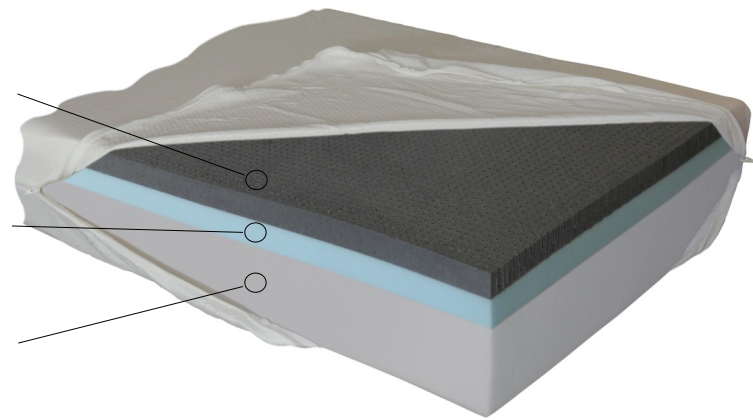

## Latex Ultimate Mattress – Medium/Firm

The ‘Latex Ultimate Mattress’ is the combination of the best products currently available. The soft feel top layer of natural latex which avoids overheating is bonded to the high density memory foam middle layer producing incredible support without the feeling of being engulfed into the mattress. The top two layers work in harmony with the base layer of Medium density ‘Reflex Foam®’ which maintains the body’s correct posture. As the name suggests, this is the ultimate mattress but not cheap. *Shown below with luxury zip cover.*

### How it works.

- Choose between ‘**Medium**’ or ‘**Medium / Firm**’ based on personal preference.
- The top 1 ½” (3.8cm) of high quality natural Latex has a soft cool feel without feeling engulfed allowing you to turn easily.
- The middle layer 1 ½” (3.8cm) High Density Memory Foam softens to mould to your shape through pressure not warmth.
- 5” (12.5cm) specially formulated **Reflex Foam® MEDIUM/FIRM** base layer is 5” (12.5cm) performs better than a sprung base providing excellent posture.
- Simply the most supportive mattress available.
- 5 Year warranty
- Flexes perfectly in combination with an adjustable bed.
- Firmer ‘Transfer Edges’ are available. (*Ask for details*)
- Supplied with a standard cover with the option to upgrade to our hygienic luxury quilted zip off washable cover which gives an air gap reducing the likelihood of sweating. For an additional £50 (*See Accessories*)

Width	2'6"	3'	3'6"	4'	4'6"	5'	6'
<i>Length 6'3" or 6'6"</i>	(76cm)	(91cm)	(107cm)	(122cm)	(137cm)	(157cm)	(183cm)
Price Excluding VAT	400	400	467	533	600	667	800
Price Including VAT	480	480	560	640	720	800	960