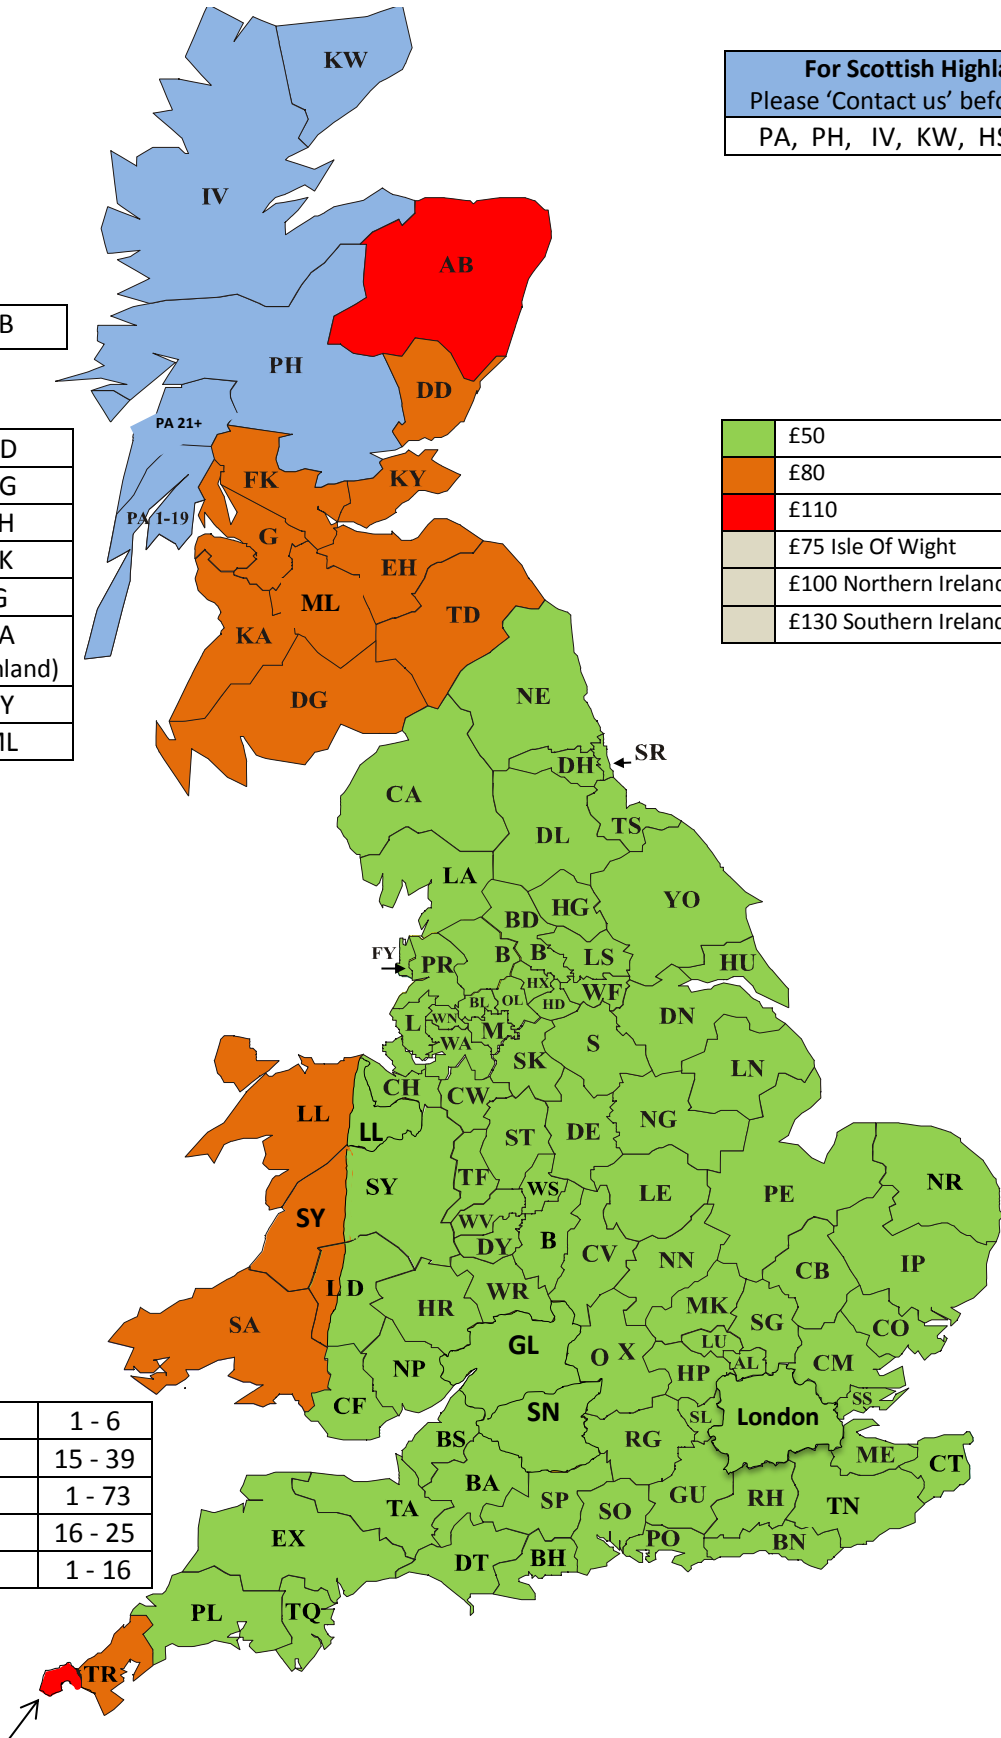

Pallet Delivery Price

For Scottish Highlands & Islands
Please 'Contact us' before placing an order
PA, PH, IV, KW, HS, ZE, KA27 & 28

£110	AB
------	----

£80	DD
£80	DG
£80	EH
£80	FK
£80	G
£80	KA (Mainland)
£80	KY
£80	ML

£50
£80
£110
£75 Isle Of Wight
£100 Northern Ireland
£130 Southern Ireland

£80	LD	1 - 6
£80	LL	15 - 39
£80	SA	1 - 73
£80	SY	16 - 25
£80	TR	1 - 16

£110	TR	17 - 28
------	----	---------